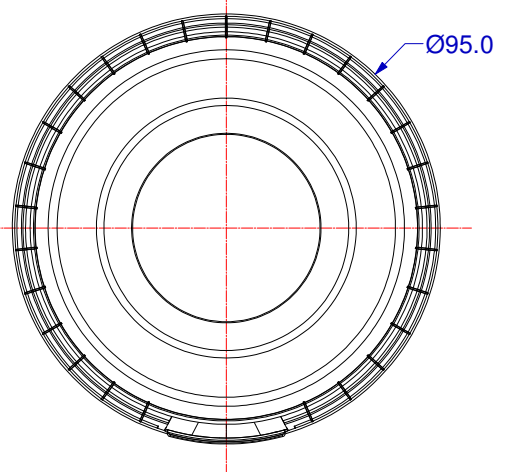

DIMENSION		LID SUITABLE (Code)	
Weight (g)	<b>12</b>	<b>352.000</b>	
Brimful volume (ml)	<b>316</b>	<b>353.000</b>	
Useful volume (ml)	<b>280</b>		

DECORATION	
Adhesive label	Offset
I.M.L	<b>X</b> Skinny
I.M.S.	Other
I.M.S. barrier	

IMAGE

EXTERNAL DIMENSIONS (mm)

MAIN INFORMATION		Coperchio normal Ø 95mm	
Code		<b>352.000</b>	
RAW MATERIAL		CLOSURE SYSTEM	
PP - Polypropylene	<b>X</b>	Snap + Tamper evidence	<b>X</b>
PS - Polystyrene		Membrane seal	
PE - Polyethylene		Easy open Aluminum	
DIMENSION		SUITABLE FOR (Code)	
Weight (g)	<b>4,7</b>	<b>347.000</b>	<b>350.000</b>
		<b>348.000</b>	<b>351.000</b>
		<b>349.000</b>	
DECORATION		FOOD APPROVALS	
I.M.L	<b>X</b>		
PACKING		Box	Palbox
		400 x 400	800 x 1200
		h 500	h 700   h 900
N° x box		<b>3576</b>	
Weight box (Kg)		<b>16,8</b>	
Boxes x pallet		<b>16</b>	
Weight pallet (Kg)		<b>274</b>	
N° x pallet		<b>57216</b>	

EXTERNAL DIMENSIONS (mm)

MAIN INFORMATION		Coperchio seal Ø 95mm	
Code		<b>353.000</b>	
RAW MATERIAL		CLOSURE SYSTEM	
PP - Polypropylene	<b>X</b>	Snap + Tamper evidence	<b>X</b>
PS - Polystyrene		Membrane seal	
PE - Polyethylene		Easy open Aluminum	
DIMENSION		SUITABLE FOR (Code)	
Weight (g)	<b>5,3</b>	<b>347.000</b>	<b>350.000</b>
		<b>348.000</b>	<b>351.000</b>
		<b>349.000</b>	
DECORATION		FOOD APPROVALS	
I.M.L	<b>X</b>		
PACKING		Box	Palbox
		400 x 400	800 x 1200
		h 500	h 700   h 900
N° x box		<b>3000</b>	
Weight box (Kg)		<b>15,9</b>	
Boxes x pallet		<b>16</b>	
Weight pallet (Kg)		<b>259</b>	
N° x pallet		<b>48000</b>	

EXTERNAL DIMENSIONS (mm)